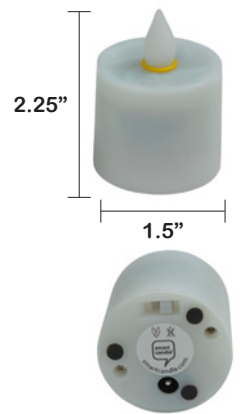

Original Candle
SCRO-A