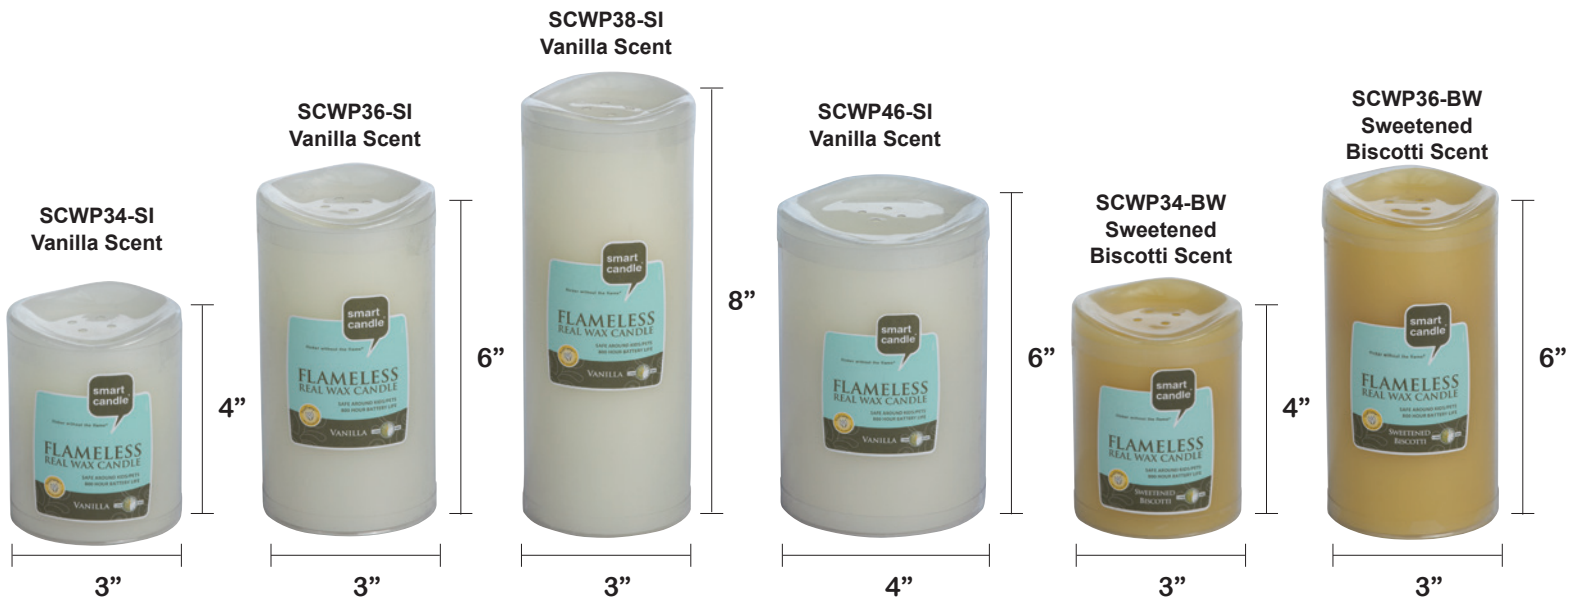

## Flameless Real Wax Candles

**3-STAGE TIMER**  
4, 6, or 8 Hour

up to

**800**  
hours

4 Alkaline AA batteries  
(Not included)

Smart Candle uses intelligent electronics and LEDs to generate a long-lasting, natural flickering light that perfectly simulates a wax candle flame. Our real wax pillars contain TruFlame™, which is our most realistic flame color available and provides warm ambient light without dangerous flames and hot wax.

- Available in scented Vanilla (smooth ivory finish) and Sweetened Biscotti (beeswax finish)
- Includes 2-way switch with on/off and a 3-way timer: 4, 6 or 8 hours
- 800 hour battery life with 4 AA batteries (not included)
- Safe around kids and pets