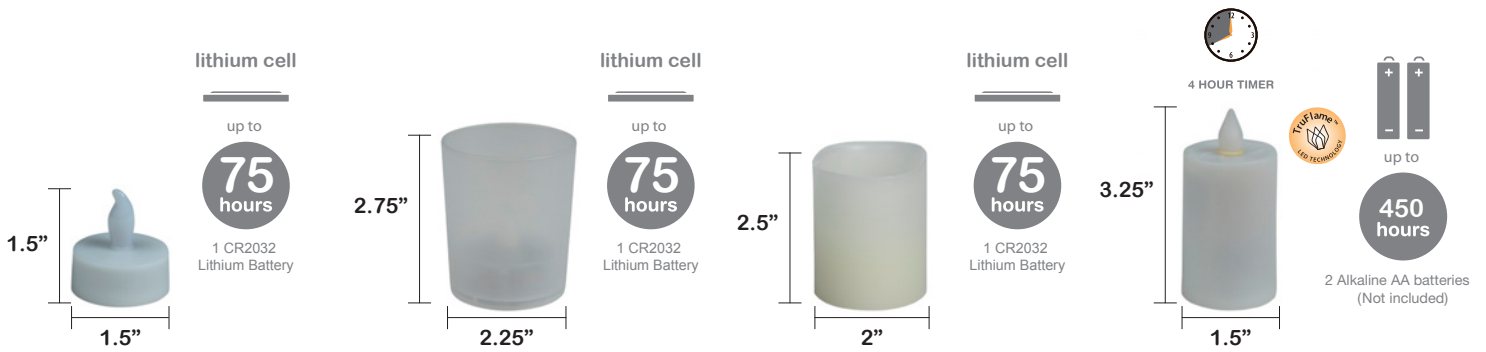

Bulk Battery Candles

Large Quantities = Savings

Our battery operated bulk sets are a natural for parties, wedding receptions or outdoor events. Perfect for venues where warm ambient light is desired but open flames are not allowed or practical.

Bulk Tea Lights

- Comes in 144 piece PDQ displayer box
- Bright Amber LED
- Also available in 6 pack

Bulk Party Lights

- Comes in 64 piece PDQ displayer box
- Bright Amber LED
- 1-piece plastic mold

Bulk Wax Votives

- Comes in 48 piece PDQ displayer box
- Bright Amber LED
- Made with real wax

Bulk Tall Votives

- Comes in 50 piece PDQ displayer box
- TruFlame™ LED
- Off-On and 4 hour timer