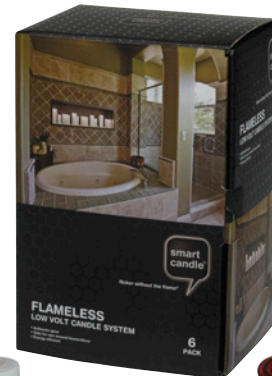

LV6S-CL

- 90 Day Limited Warranty