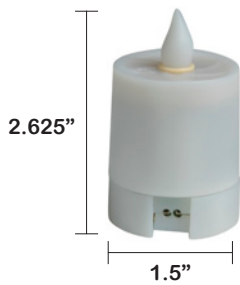

Wired 6 Pack

Flameless Low Volt Candle System

Our wired low volt system makes it easy to utilize non-traditional spaces for instant ambience using a standard wall outlet. You can use any of the three built in timer settings or you can manually shut the system on and off. The LED technology makes the system incredibly energy efficient. No batteries, no charging, just years of simple use.