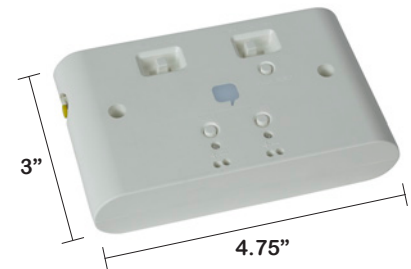

Power Adaptor:

- CE and UL listed
- In-line overload protection
- 3.5A output/2A input